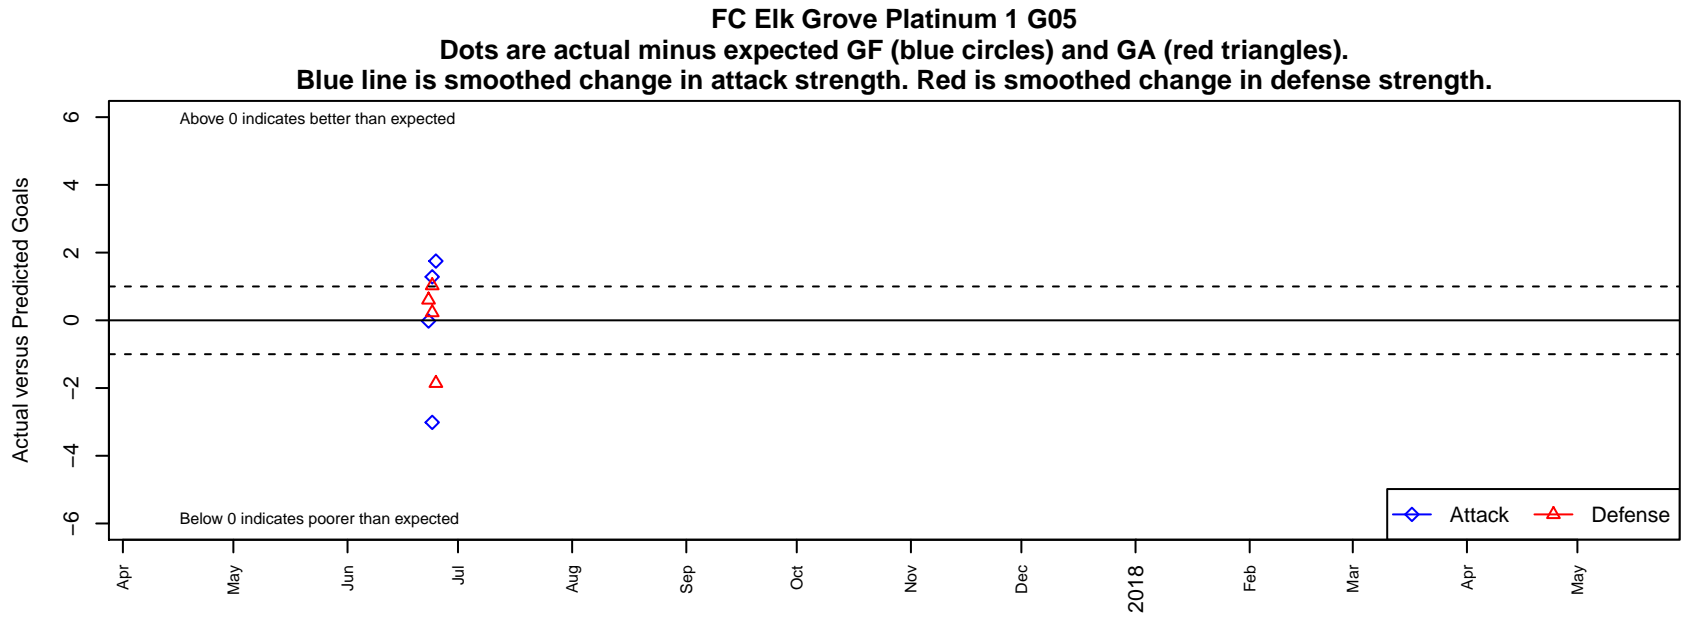

# FC Elk Grove Platinum 1 G05

, CAN  
G05 total strength=1012  
attack=2.75 defense=1.58

alt names used:  
FC ELK GROVE 05G PLATINUM 1

Venues played:  
2017 Clash At the Border Gold/Silver/Bronze

<b>date</b>	<b>home</b>		<b>away</b>		<b>venue</b>	<b>pred.home</b>	<b>pred.away</b>
2017-06-25	FC Elk Grove Platinum 1 G05	3	Washington Timbers Red 2 G05	4	2017 Clash At the Border Gold/Silver/Bro	1.25	2.14
2017-06-24	FC Elk Grove Platinum 1 G05	7	FC Spokane Black Slack G05	0	2017 Clash At the Border Gold/Silver/Bro	10.01	0.23
2017-06-24	FC Elk Grove Platinum 1 G05	3	Crossfire OR LOSC Blue I G05	2	2017 Clash At the Border Gold/Silver/Bro	1.72	3.03
2017-06-23	Eastside Timbers Red G05	0	FC Elk Grove Platinum 1 G05	4	2017 Clash At the Border Gold/Silver/Bro	0.60	4.02